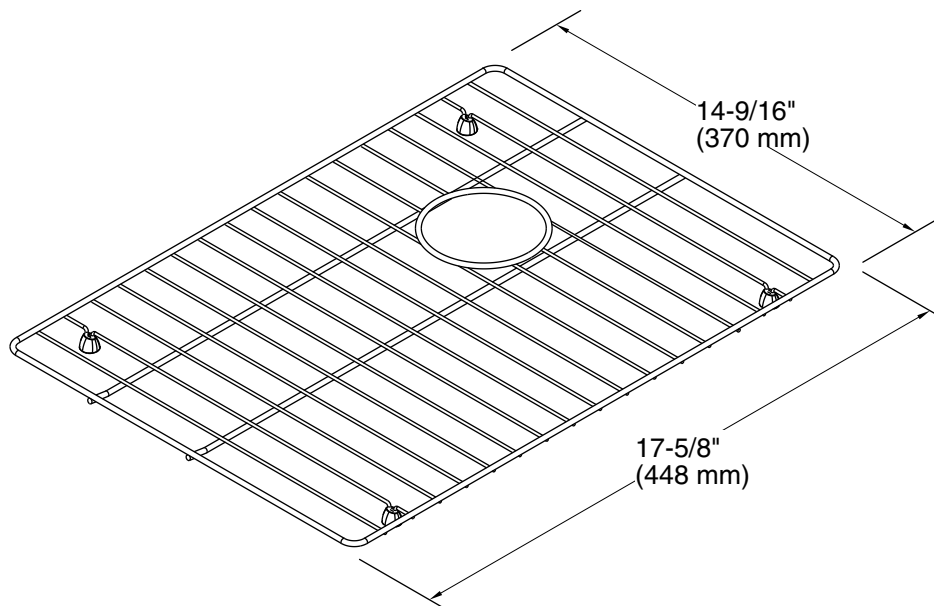

Features

- Fits in the large bowl of the K-6426 and K-6427 Whitehaven kitchen sinks.
- Helps protect sink surface from daily wear.
- Dishwasher-safe.
- Rubber feet provide added protection.

Material

- Durable stainless steel construction.

Color	Code	Description
-------	------	-------------

	ST	Stainless Steel
---	----	-----------------

KOHLER®

Whitehaven®
Sink Rack
K-5828

Technical Information

All product dimensions are nominal.

Material: Stainless Steel